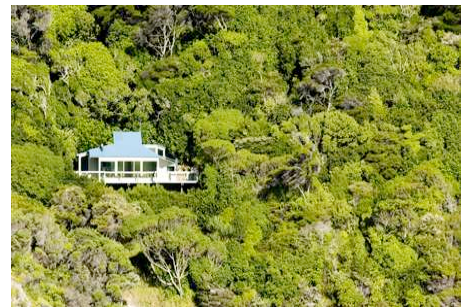

DSC_1494 Marlborough
Sounds Bach