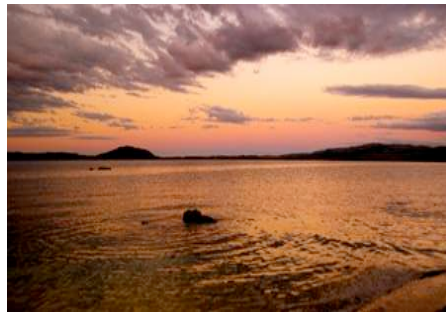

Rotorua

F_101 Champagne Pool
Waiotapu

FD_2786 Sunset Lake Rotorua

FD_5550 Rainbow Springs Trout

GD_3788 Champagne Pool
Waiotapu

FD_0050 Carving Tamaki
Tours

FD_5515 The Bath House
Tours

FD_0045 Carving
Tamaki Tours